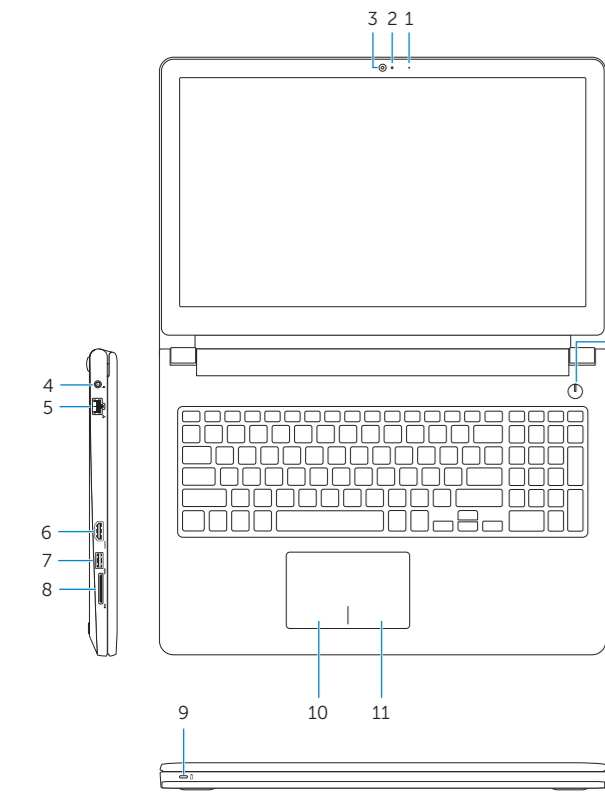

Inspiron 15-3558

© 2015 Dell Inc.

© 2015 Microsoft Corporation.

© 2015 Canonical Ltd.

Printed in China.

2015-11

Features

Funkcije | Funkcije | Özellikler | الميزات

1. Microphone
2. Camera-status light
3. Camera
4. Power-adapter port
5. Network port
6. HDMI port
7. USB 3.0 port
8. Media-card reader
9. Power and battery-status light/hard-drive activity light
10. Left-click area
11. Right-click area
12. Headset port
13. USB 2.0 ports (2)
14. Optical drive
15. Security-cable slot
16. Power button
17. Regulatory label (in battery bay)
18. Battery
19. Battery-release latch
20. Service Tag label